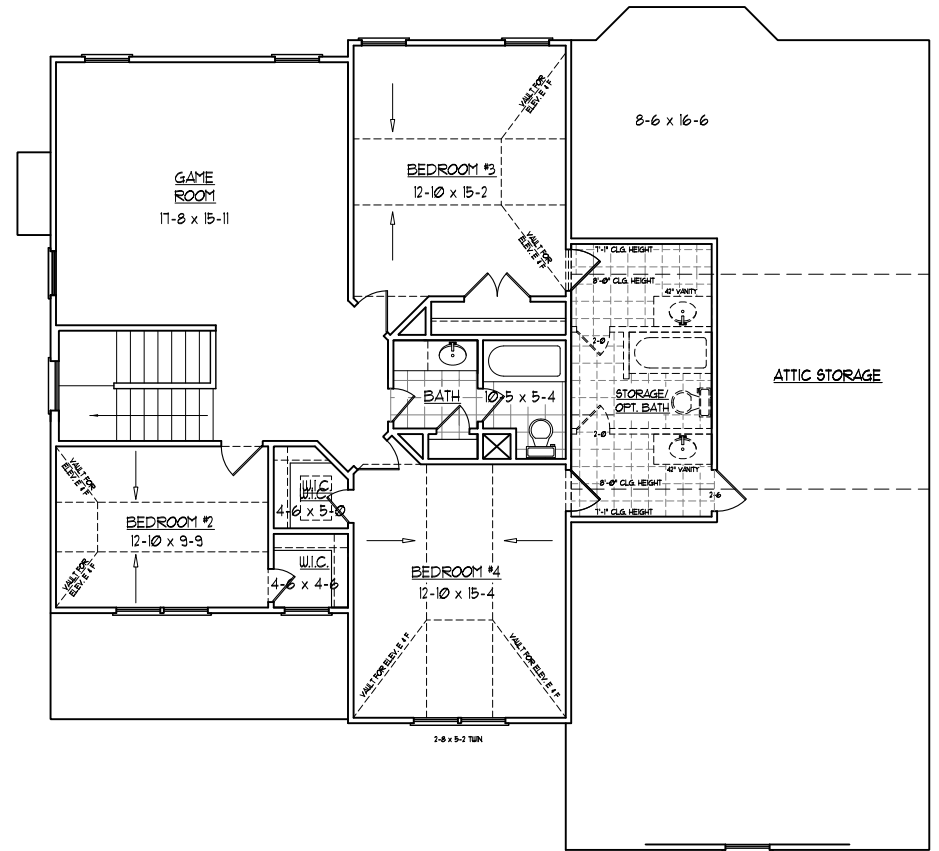

FIRST FLOOR

SECOND FLOOR

"AMERICAN DREAM COLLECTION"
THE "LIBERTY"

"AMERICAN DREAM COLLECTION"
 THE "LIBERTY"-A

55'-2" WIDE BY 51'-0" DEEP

SQUARE FOOTAGE (STUD)

1st FLOOR:	1725 SQ. FT.
2nd FLOOR:	1316 SQ. FT.
TOTAL:	3041 SQ. FT.
FRONT PORCH:	116 SQ. FT.
GARAGE:	532 SQ. FT.
PATIO/OPT. DECK:	198 SQ. FT.
OPT. SCREEN PORCH:	130 SQ. FT.

"AMERICAN DREAM COLLECTION"
 THE "LIBERTY"-B

55'-2" WIDE BY 51'-0" DEEP

SQUARE FOOTAGE (STUD)

1st FLOOR:	1725 SQ. FT.
2nd FLOOR:	1316 SQ. FT.
TOTAL:	3041 SQ. FT.
FRONT PORCH:	116 SQ. FT.
GARAGE:	532 SQ. FT.
PATIO/OPT. DECK:	198 SQ. FT.
OPT. SCREEN PORCH:	130 SQ. FT.

"AMERICAN DREAM COLLECTION"
THE "LIBERTY"-C

55'-2" WIDE BY 51'-0" DEEP

SQUARE FOOTAGE (STUD)

1st FLOOR:	1725 SQ. FT.
2nd FLOOR:	1316 SQ. FT.
TOTAL:	3041 SQ. FT.
FRONT PORCH:	116 SQ. FT.
GARAGE:	532 SQ. FT.
PATIO/OPT. DECK:	198 SQ. FT.
OPT. SCREEN PORCH:	130 SQ. FT.

"AMERICAN DREAM COLLECTION"
 THE "LIBERTY"-D

55'-2" WIDE BY 51'-0" DEEP

SQUARE FOOTAGE (STUD)

1st FLOOR:	1725 SQ. FT.
2nd FLOOR:	1316 SQ. FT.
TOTAL:	3041 SQ. FT.
FRONT PORCH:	116 SQ. FT.
GARAGE:	532 SQ. FT.
PATIO/OPT. DECK:	198 SQ. FT.
OPT. SCREEN PORCH:	130 SQ. FT.