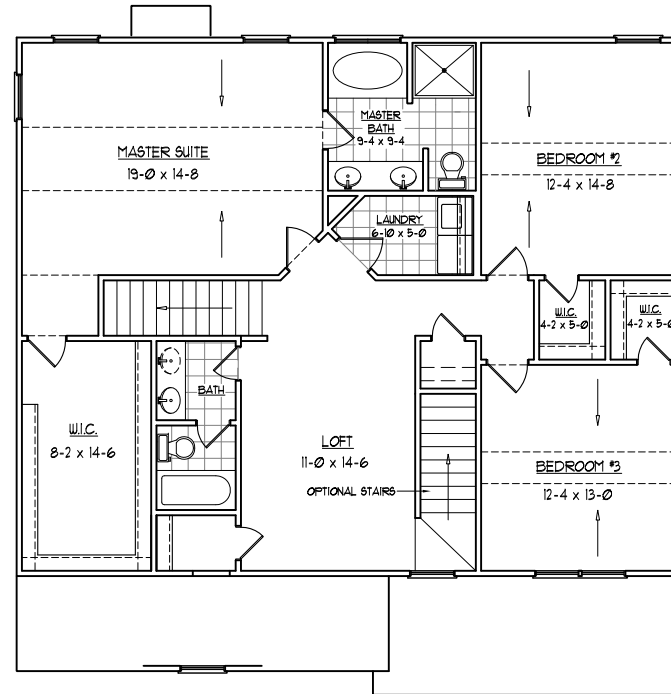

FIRST FLOOR PLAN

SECOND FLOOR PLAN

OPTIONAL THIRD FLOOR PLAN

"AMERICAN DREAM COLLECTION"
THE "AMERICANA" WITH FINISHED THIRD FLOOR OPTION

"AMERICAN DREAM COLLECTION"

THE "AMERICANA" - A

42'-0" WIDE BY 44'-0" DEEP

SQUARE FOOTAGE (STUD)

1st FLOOR:	1094 SQ. FT.
2nd FLOOR:	1428 SQ. FT.
TOTAL:	2522 SQ. FT.
OPT. 3rd FLOOR:	487 SQ. FT.
OPT. BATH:	50 SQ. FT.
FRONT PORCH:	152 SQ. FT.
REAR PORCH:	120 SQ. FT.
GARAGE:	485 SQ. FT.

"AMERICAN DREAM COLLECTION"

THE "AMERICANA" - B

42'-0" WIDE BY 44'-0" DEEP

SQUARE FOOTAGE (STUD)

1st FLOOR:	1094 SQ. FT.
2nd FLOOR:	1428 SQ. FT.
TOTAL:	2522 SQ. FT.
OPT. 3rd FLOOR:	487 SQ. FT.
OPT. BATH:	50 SQ. FT.
FRONT PORCH:	152 SQ. FT.
REAR PORCH:	120 SQ. FT.
GARAGE:	485 SQ. FT.

"AMERICAN DREAM COLLECTION"

THE "AMERICANA" - C

42'-0" WIDE BY 44'-0" DEEP

SQUARE FOOTAGE (STUD)

1st FLOOR:	1094 SQ. FT.
2nd FLOOR:	1428 SQ. FT.
TOTAL:	2522 SQ. FT.
OPT. 3rd FLOOR:	487 SQ. FT.
OPT. BATH:	50 SQ. FT.
FRONT PORCH:	152 SQ. FT.
REAR PORCH:	120 SQ. FT.
GARAGE:	485 SQ. FT.