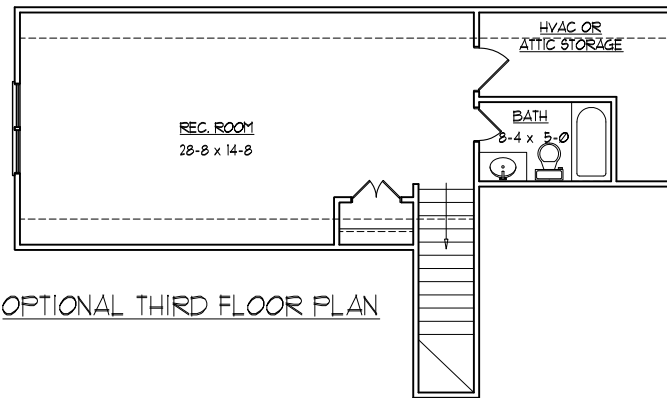

FIRST FLOOR PLAN

SECOND FLOOR PLAN

OPTIONAL THIRD FLOOR PLAN

"AMERICAN DREAM COLLECTION"
THE "AMERICANA" WITH FINISHED THIRD FLOOR OPTION

"AMERICAN DREAM COLLECTION"

THE "AMERICANA" - A

42'-0" WIDE BY 44'-0" DEEP

SQUARE FOOTAGE (STUD)

1st FLOOR:	1094 SQ. FT.
2nd FLOOR:	1428 SQ. FT.
TOTAL:	2522 SQ. FT.
OPT. 3rd FLOOR:	487 SQ. FT.
OPT. BATH:	50 SQ. FT.
FRONT PORCH:	152 SQ. FT.
REAR PORCH:	120 SQ. FT.
GARAGE:	485 SQ. FT.

"AMERICAN DREAM COLLECTION"

THE "AMERICANA" - B

42'-0" WIDE BY 44'-0" DEEP

SQUARE FOOTAGE (STUD)

1st FLOOR:	1094 SQ. FT.
2nd FLOOR:	1428 SQ. FT.
TOTAL:	2522 SQ. FT.
OPT. 3rd FLOOR:	487 SQ. FT.
OPT. BATH:	50 SQ. FT.
FRONT PORCH:	152 SQ. FT.
REAR PORCH:	120 SQ. FT.
GARAGE:	485 SQ. FT.

"AMERICAN DREAM COLLECTION"

THE "AMERICANA" - D

42'-0" WIDE BY 44'-0" DEEP

SQUARE FOOTAGE (STUD)

1st FLOOR:	1094 SQ. FT.
2nd FLOOR:	1428 SQ. FT.
TOTAL:	2522 SQ. FT.
OPT. 3rd FLOOR:	487 SQ. FT.
OPT. BATH:	50 SQ. FT.
FRONT PORCH:	152 SQ. FT.
REAR PORCH:	120 SQ. FT.
GARAGE:	485 SQ. FT.